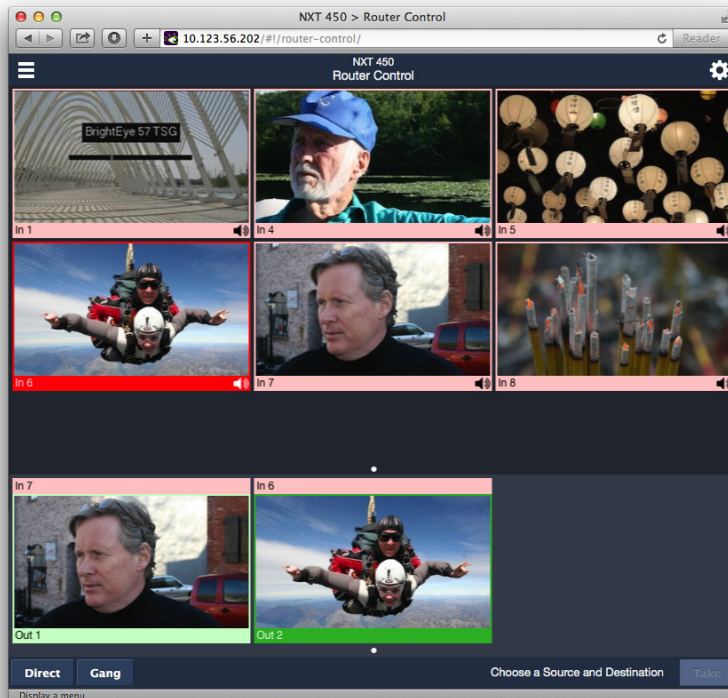

# Take Your Event Live – World Wide

– BrightEye NXT 450 is the compact, complete solution to Web Streaming

Connect your sources, the NXT 450 will switch between inputs, automatically convert formats, Encode and Stream. It's easy to configure and control through the web interface.

## Accessible Technology

Expand the reach of your message, and make your Wide World Web - World Class.

Ensemble Designs' NXT Compact Routers are at the intersection of:

- Intuitive and Easy Operation
- Great image quality
- Cost Savings - now and in the future

# Cost Effective Solutions    An Entire System in a Single, Compact Package

Less equipment at the heart of the system	Save \$5,000 to \$12,000
Less training, only one product to learn	Save \$2500 per operator
Fewer operators per event	Save \$2000 per event
DualPath for multiple feeds	Cut transmission costs 50%
And if something goes wrong . . . 24/7 support and Advance Replacement	Priceless!