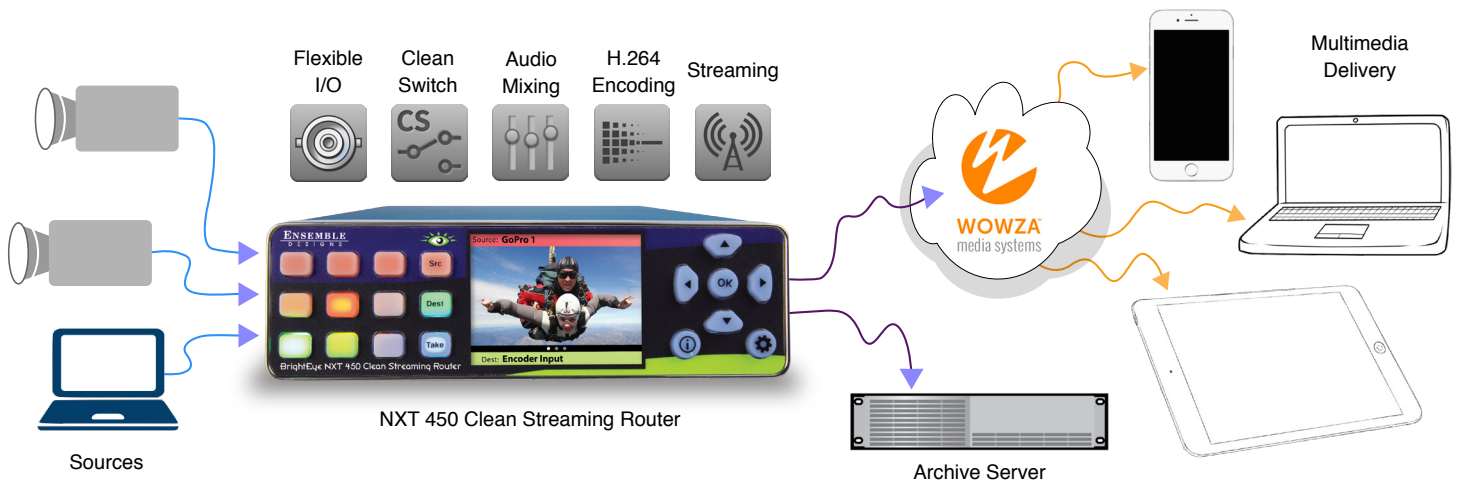

# Take Your Event Live – World Wide

– BrightEye NXT 450 is the compact, complete solution to Web Streaming

Connect your sources, the NXT 450 will switch between inputs, automatically convert formats, Encode and Stream. It's easy to configure and control through the web interface.

## Accessible Technology

Expand the reach of your message, and make your Wide World Web - World Class.

Ensemble Designs' NXT Compact Routers are at the intersection of:

- Intuitive and Easy Operation
- Great image quality
- Cost Savings - now and in the future

# Cost Effective Solutions    An Entire System in a Single, Compact Package

Less equipment at the heart of the system	Save \$5,000 to \$12,000
Less training, only one product to learn	Save \$2500 per operator
Fewer operators per event	Save \$2000 per event
DualPath for multiple feeds	Cut transmission costs 50%
And if something goes wrong . . . 24/7 support and Advance Replacement	Priceless!