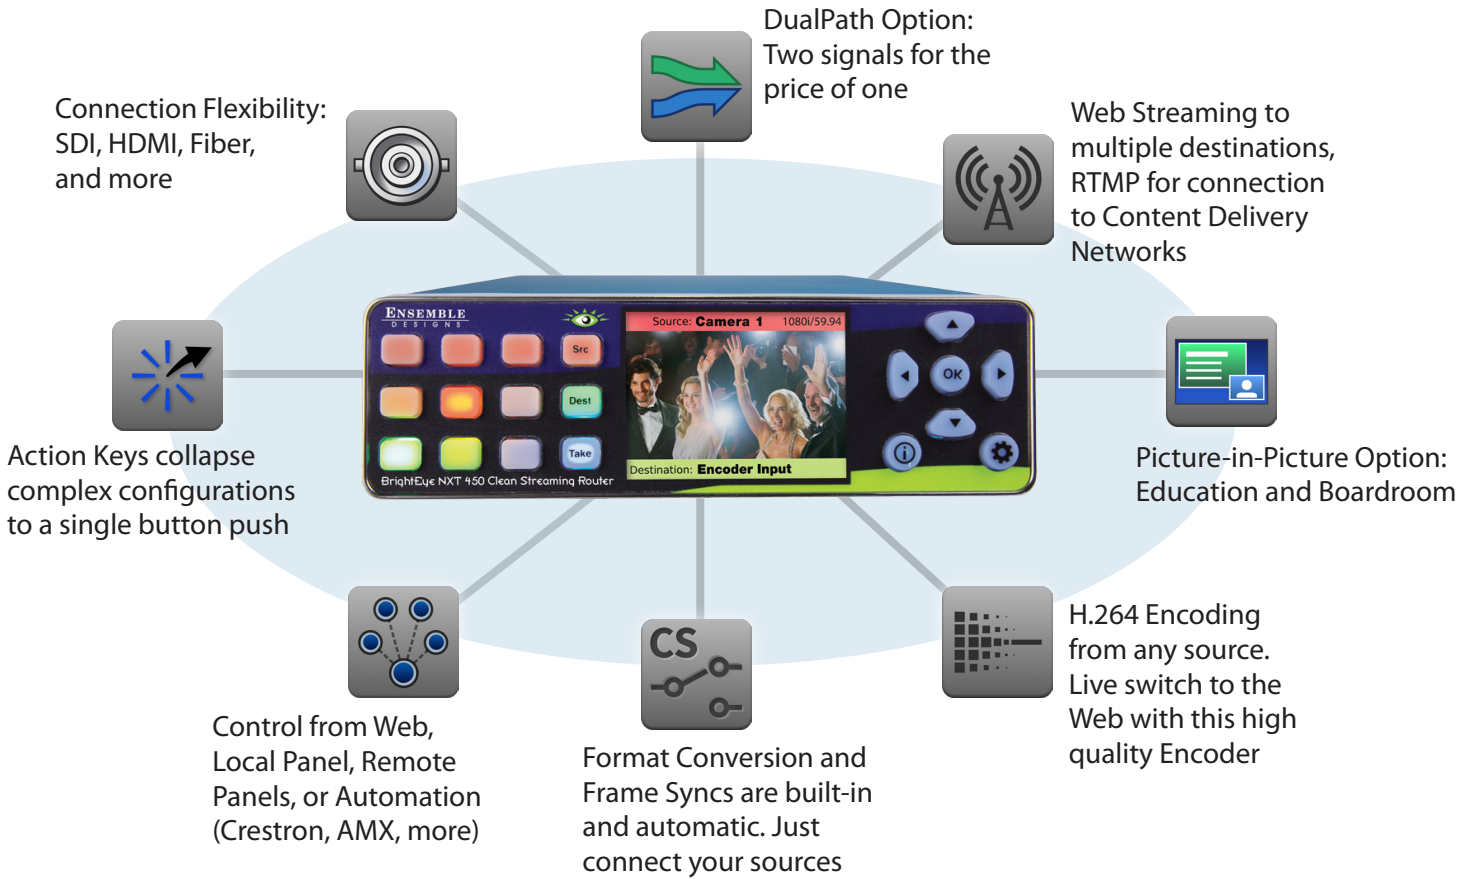

# Take Your Event Live – World Wide

– BrightEye NXT 450 is the compact, complete solution to Web Streaming

Connect your sources, the NXT 450 will switch between inputs, automatically convert formats, Encode and Stream. It's easy to configure and control through the web interface.

## Accessible Technology

Expand the reach of your message, and make your Wide World Web - World Class.

Ensemble Designs' NXT Compact Routers are at the intersection of:

- Intuitive and Easy Operation
- Great image quality
- Cost Savings - now and in the future

# Cost Effective Solutions    An Entire System in a Single, Compact Package

Less equipment at the heart of the system	Save \$5,000 to \$12,000
Less training, only one product to learn	Save \$2500 per operator
Fewer operators per event	Save \$2000 per event
DualPath for multiple feeds	Cut transmission costs 50%
And if something goes wrong . . . 24/7 support and Advance Replacement	Priceless!