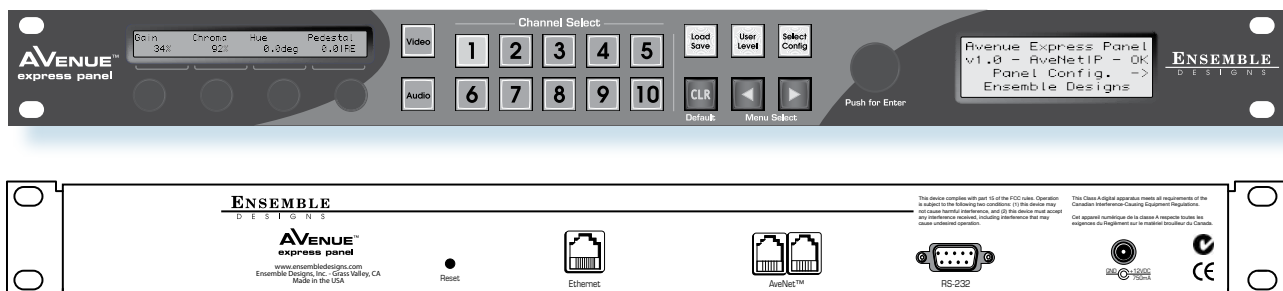

Features

- » Elegant control for the 7500, 8400 and 8500 Video Processing Frame Sync Modules and 7900 Series Up/Down/Cross Converters
- » Dedicated knobs for video, chroma, pedestal, hue
- » Adjust audio levels for multiple groups
- » Control all parameters of all Avenue modules
- » Easily adjust video levels, timing, audio delay and other parameters
- » Intuitive user interface
- » Compact 1RU design
- » Easy to install
- » User Levels for security
- » Module lockout for critical paths
- » Use any combination of Express Panels, Touch Screens and PCs for control and monitoring

Part Number: EXPPNL